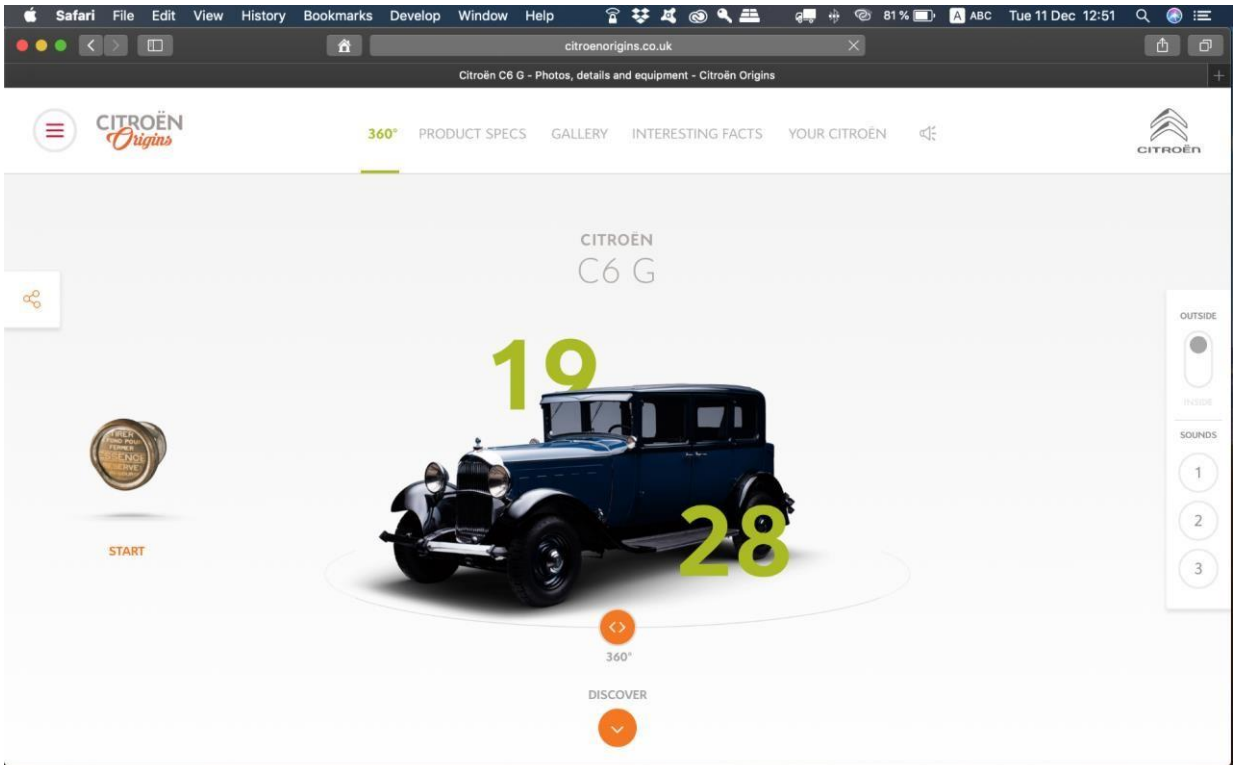

If Screen Product Designers Designed Physical Products

M the design team Follow

16.3K

THE COFFEE MUGS

COFFEE AS EXPERIENCE. MORE REALISTIC!

IF SCREEN PRODUCT DESIGNERS

Never miss a story from **The Design Team**, when you sign up for Medium. [Learn more](#) [GET UPDATES](#)